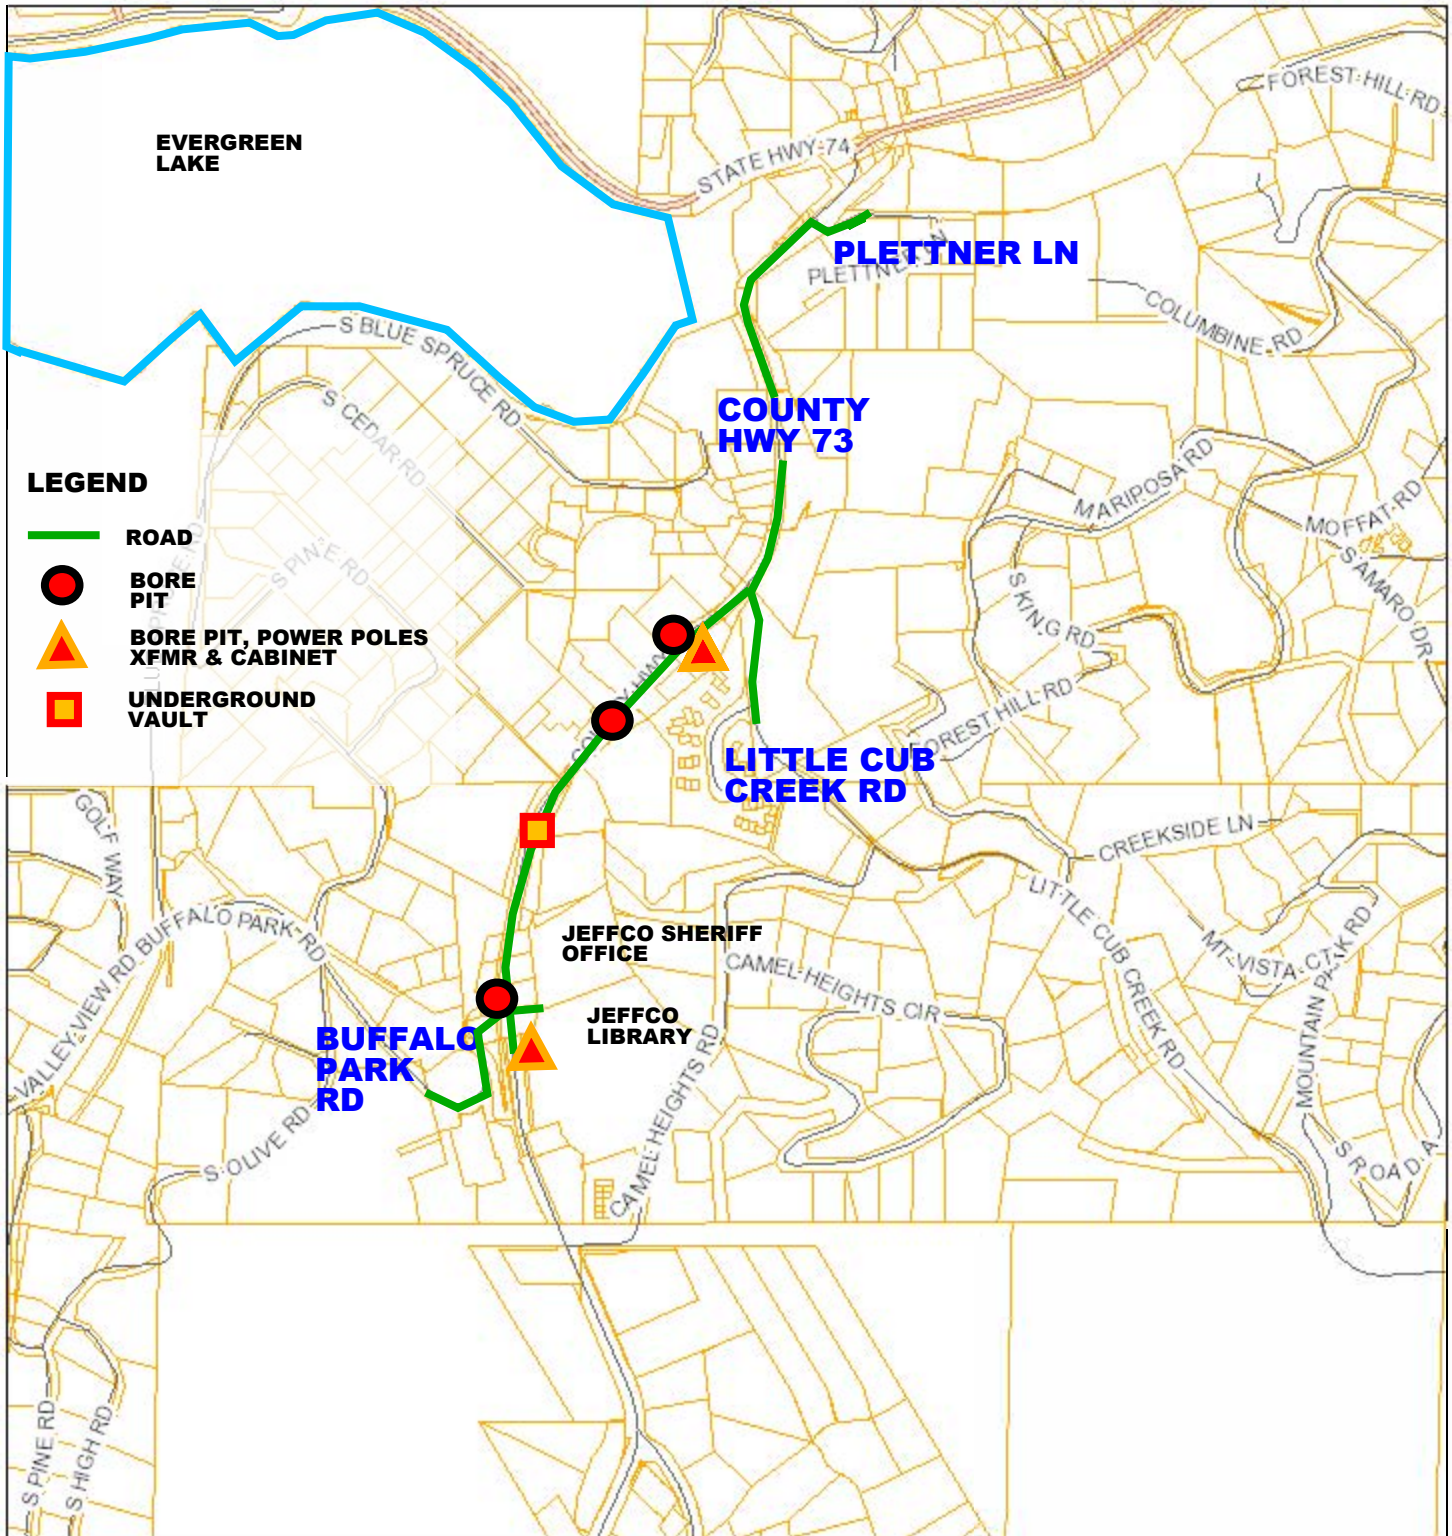

JC73 Xcel Feeder Line

LEGEND

- ROAD
- BORE PIT
- BORE PIT, POWER POLES XFMR & CABINET
- UNDERGROUND VAULT

Jefferson County offers this service for informational purposes only for the convenience of the user and assumes no liability whatsoever associated with the use or misuse of this data. This data is provided "as is" and Jefferson County disclaims all representations and warranties expressed or implied, including without limitation all representations and warranties as to the completeness, accuracy, correctness, merchantability and fitness for a particular purpose of any data and any and all warranties of title related thereto.

Jefferson County CO
Jefferson County Colorado