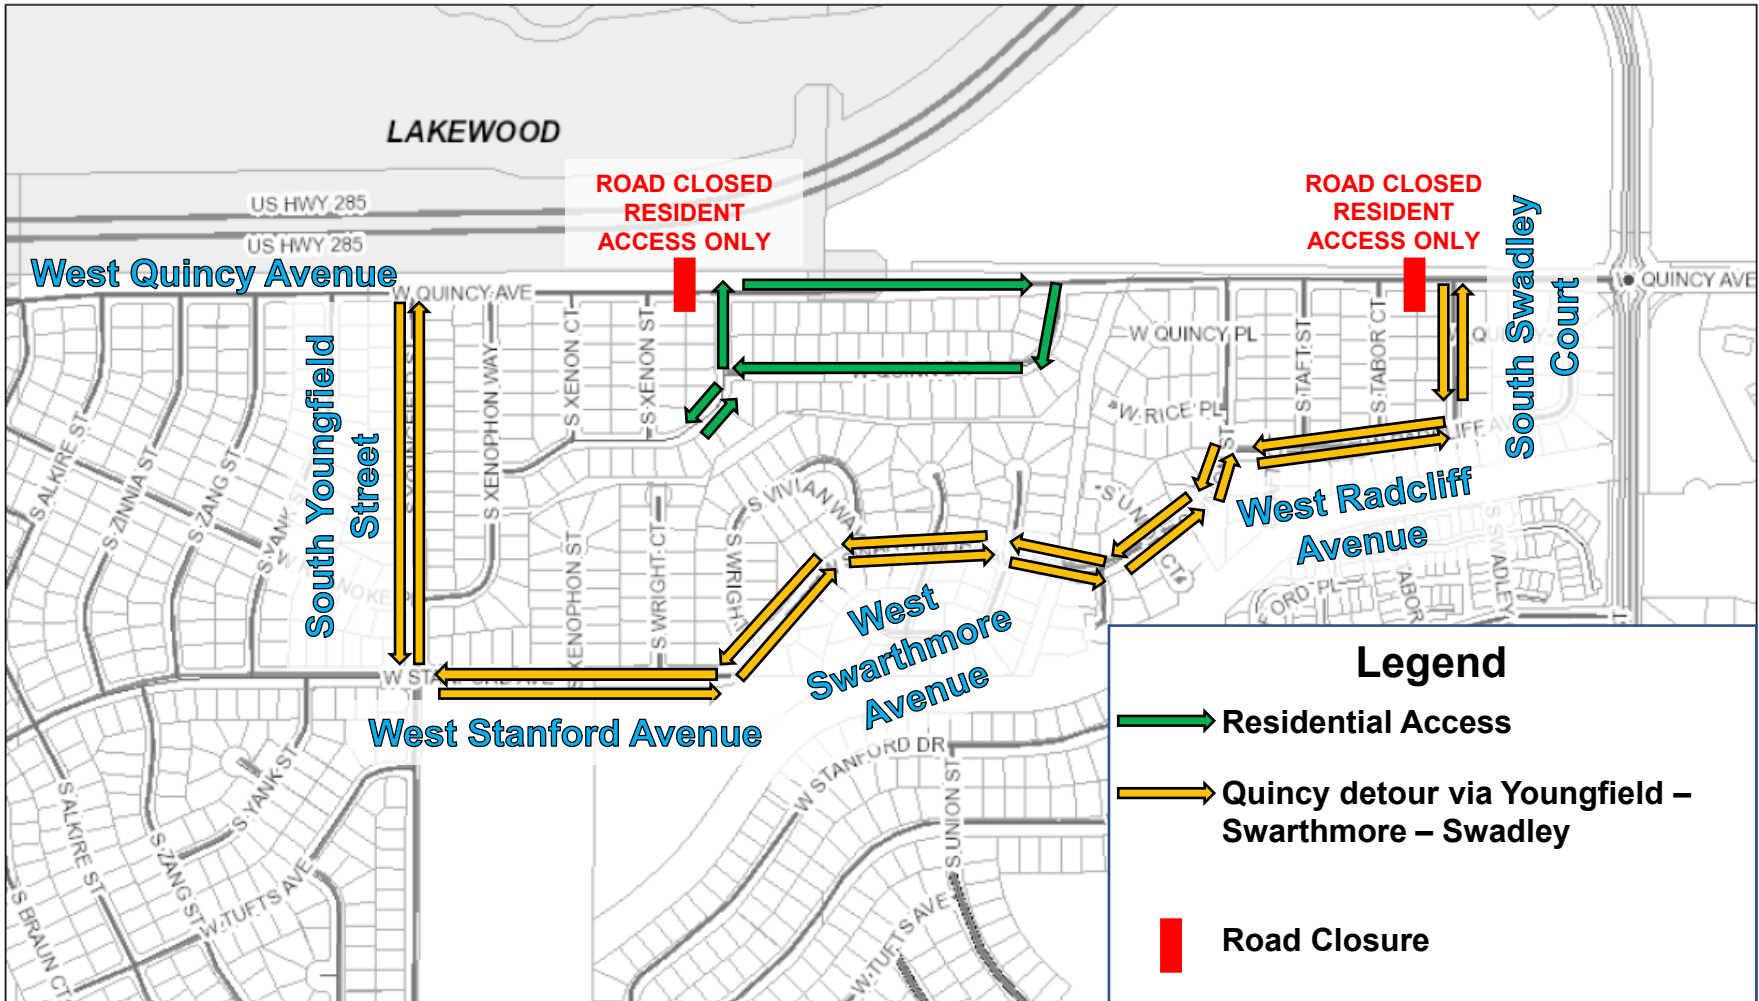

# West Quincy Avenue Detour

### Legend

-  Residential Access
-  Quincy detour via Youngfield – Swarthmore – Swadley
-  Road Closure

Jefferson County offers this service for informational purposes only for the convenience of the user and assumes no liability whatsoever associated with the use or misuse of this data. This data is provided "as is" and Jefferson County disclaims all representations and warranties expressed or implied, including without limitation all representations and warranties as to the completeness, accuracy, correctness, merchantability and fitness for a particular purpose of any data and any and all warranties of title related thereto.

Jefferson County CO  
Jefferson County Colorado

Author: ArcGIS Web AppBuilder  
Date: 8/3/2022