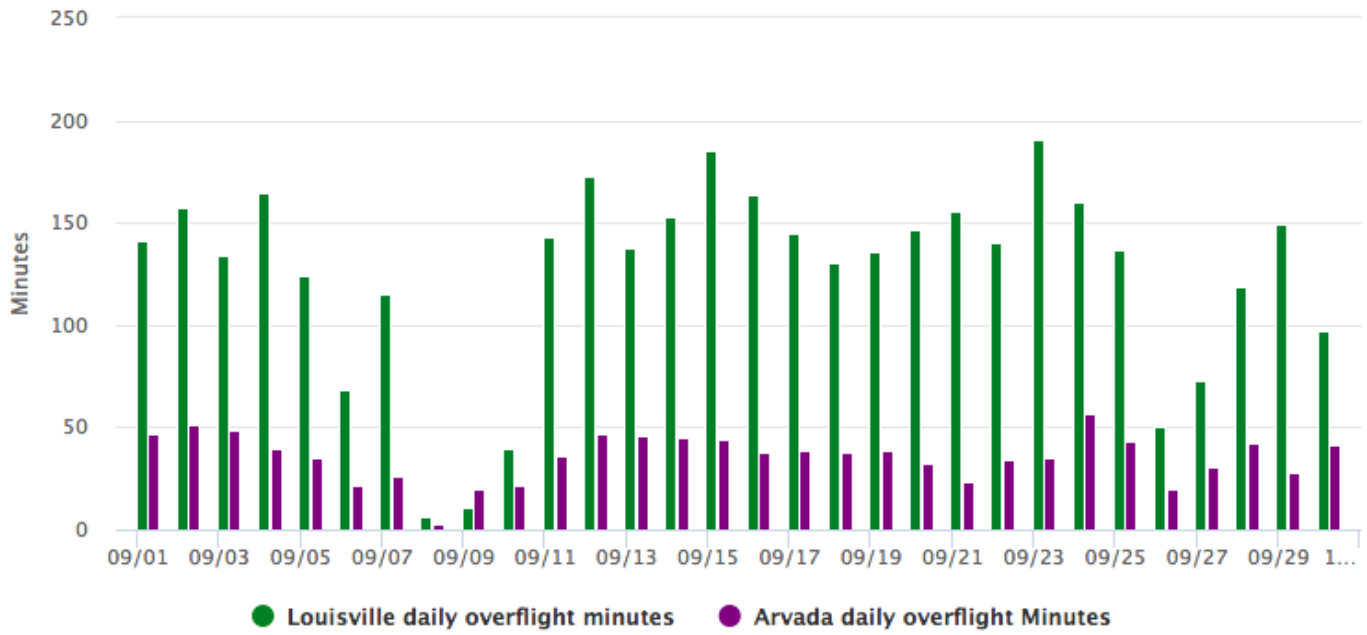

RMMA Overflight Minutes Per Day

RMMA Flights Per Day