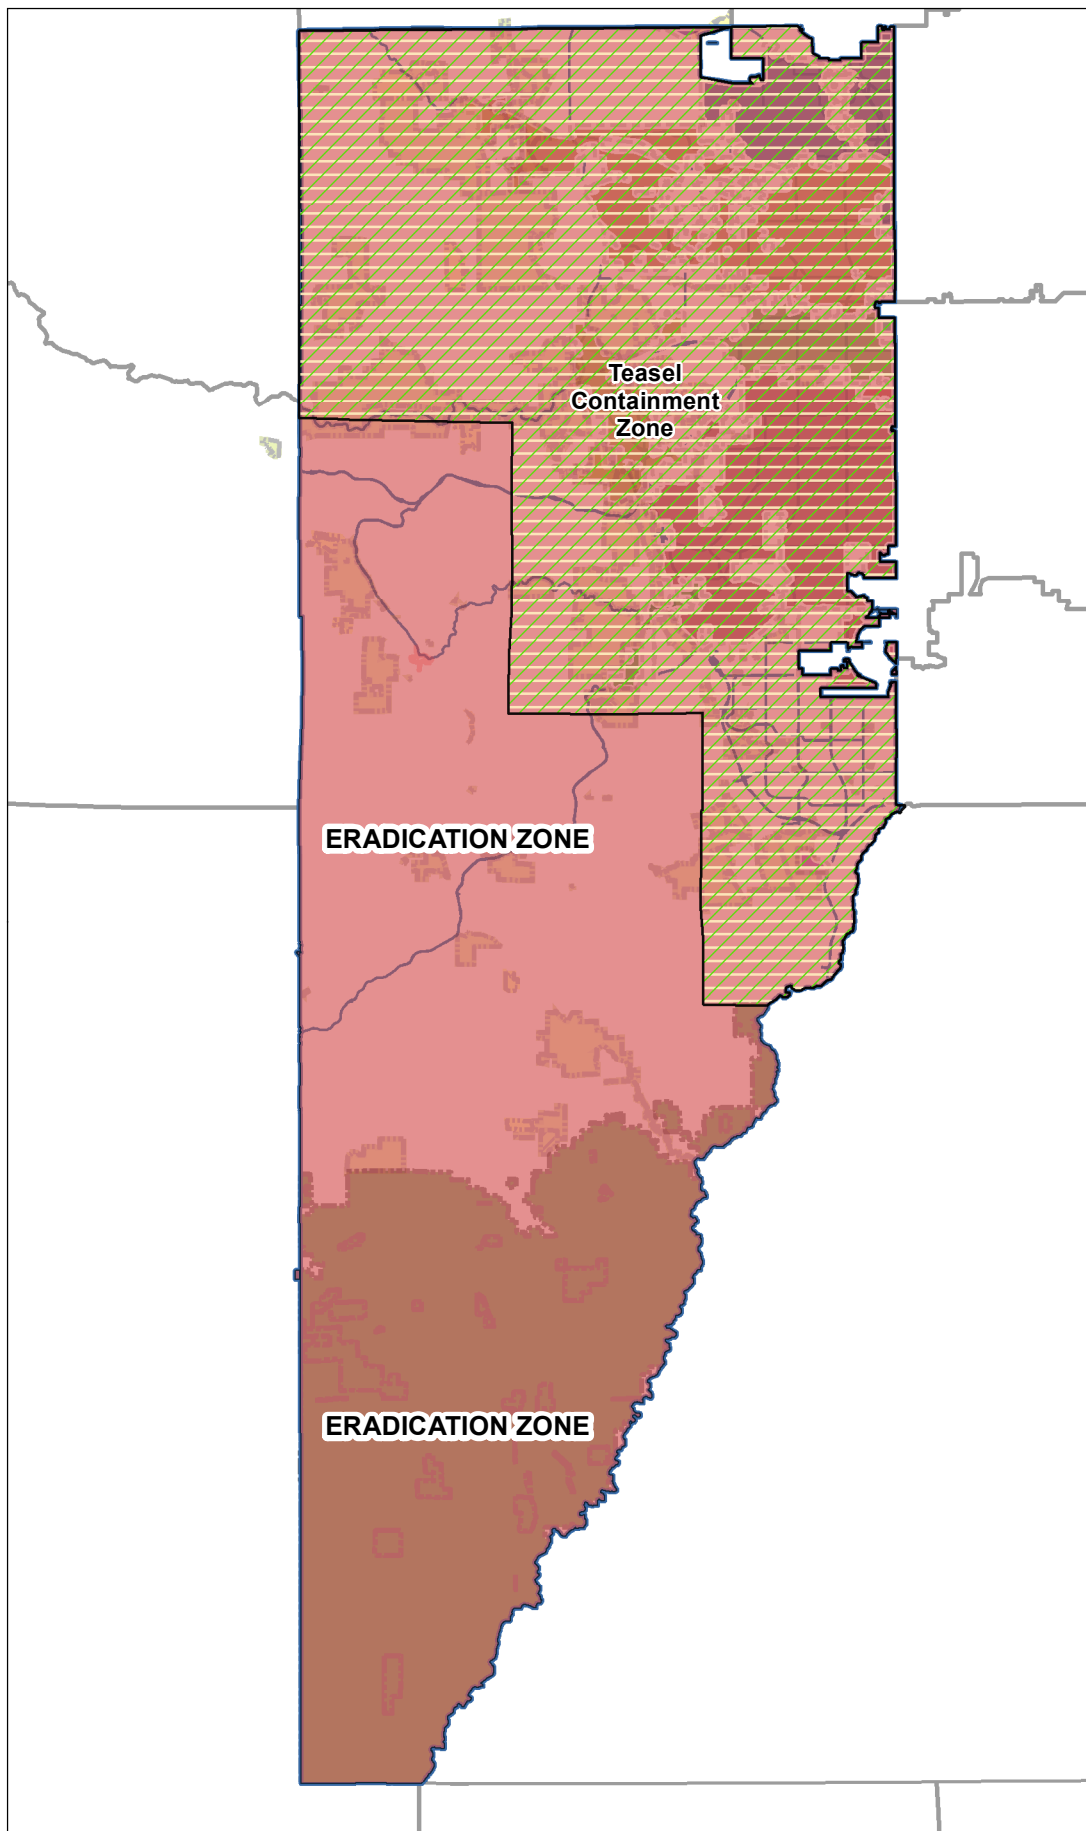

Jeffco ISM Noxious Weed Eradication Zones 2020

Legend

- Teasel Containment Zone
- Eradication Zone
- Jeffco Open Space
- County Boundary

Scale is 1:375,000 when printed at 11"x17"

Last Revised 12/29/2020