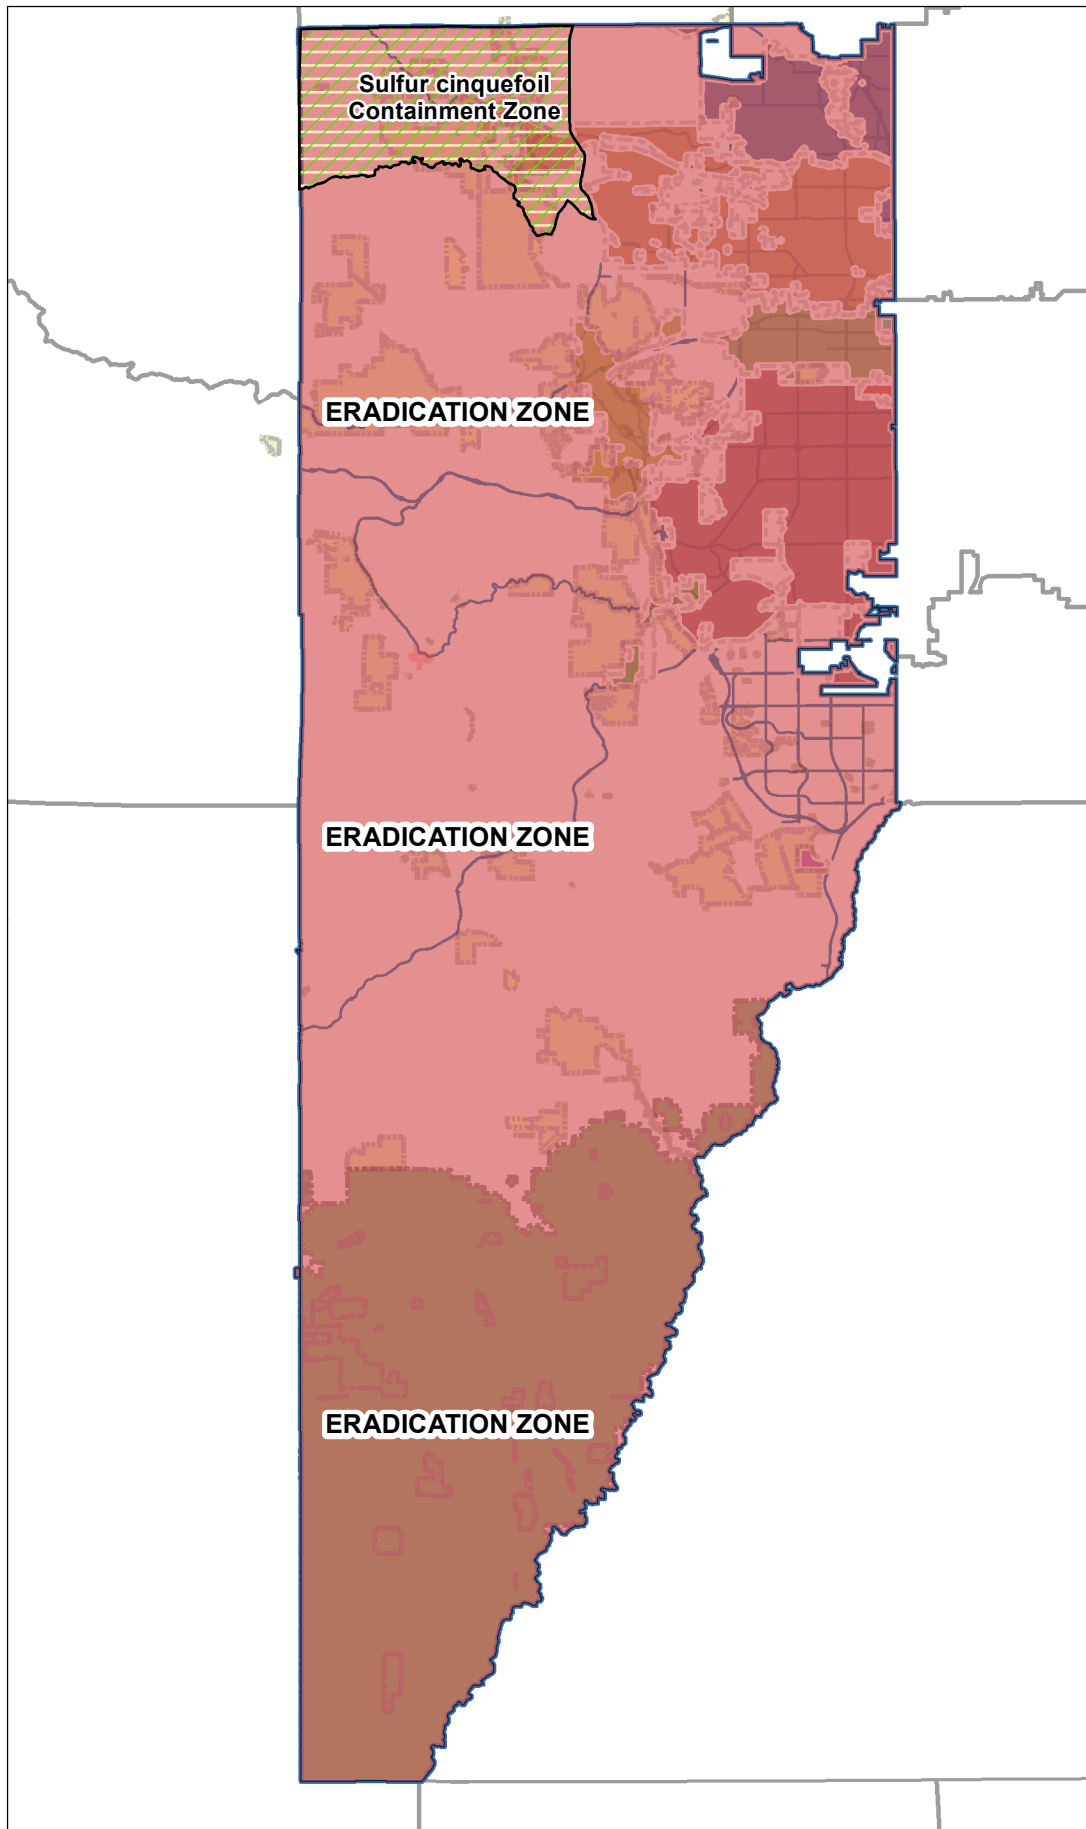

Jeffco ISM Noxious Weed Eradication Zones 2020

Legend

- Sulfur Cinquefoil Containment Zone
- Eradication Zone
- Jeffco Open Space
- County Boundary

Scale is 1:375,000 when printed at 11"x17"

Last Revised 12/29/2020

JEFFERSON
COUNTY COLORADO

Invasive Species Management

Data Sources: Jeffco Open Space, Jeffco ITS, USGS, NHD, CDOT

Copyright © 2019 Jefferson County, Colorado. All Rights Reserved.

jeffco.us/jcism