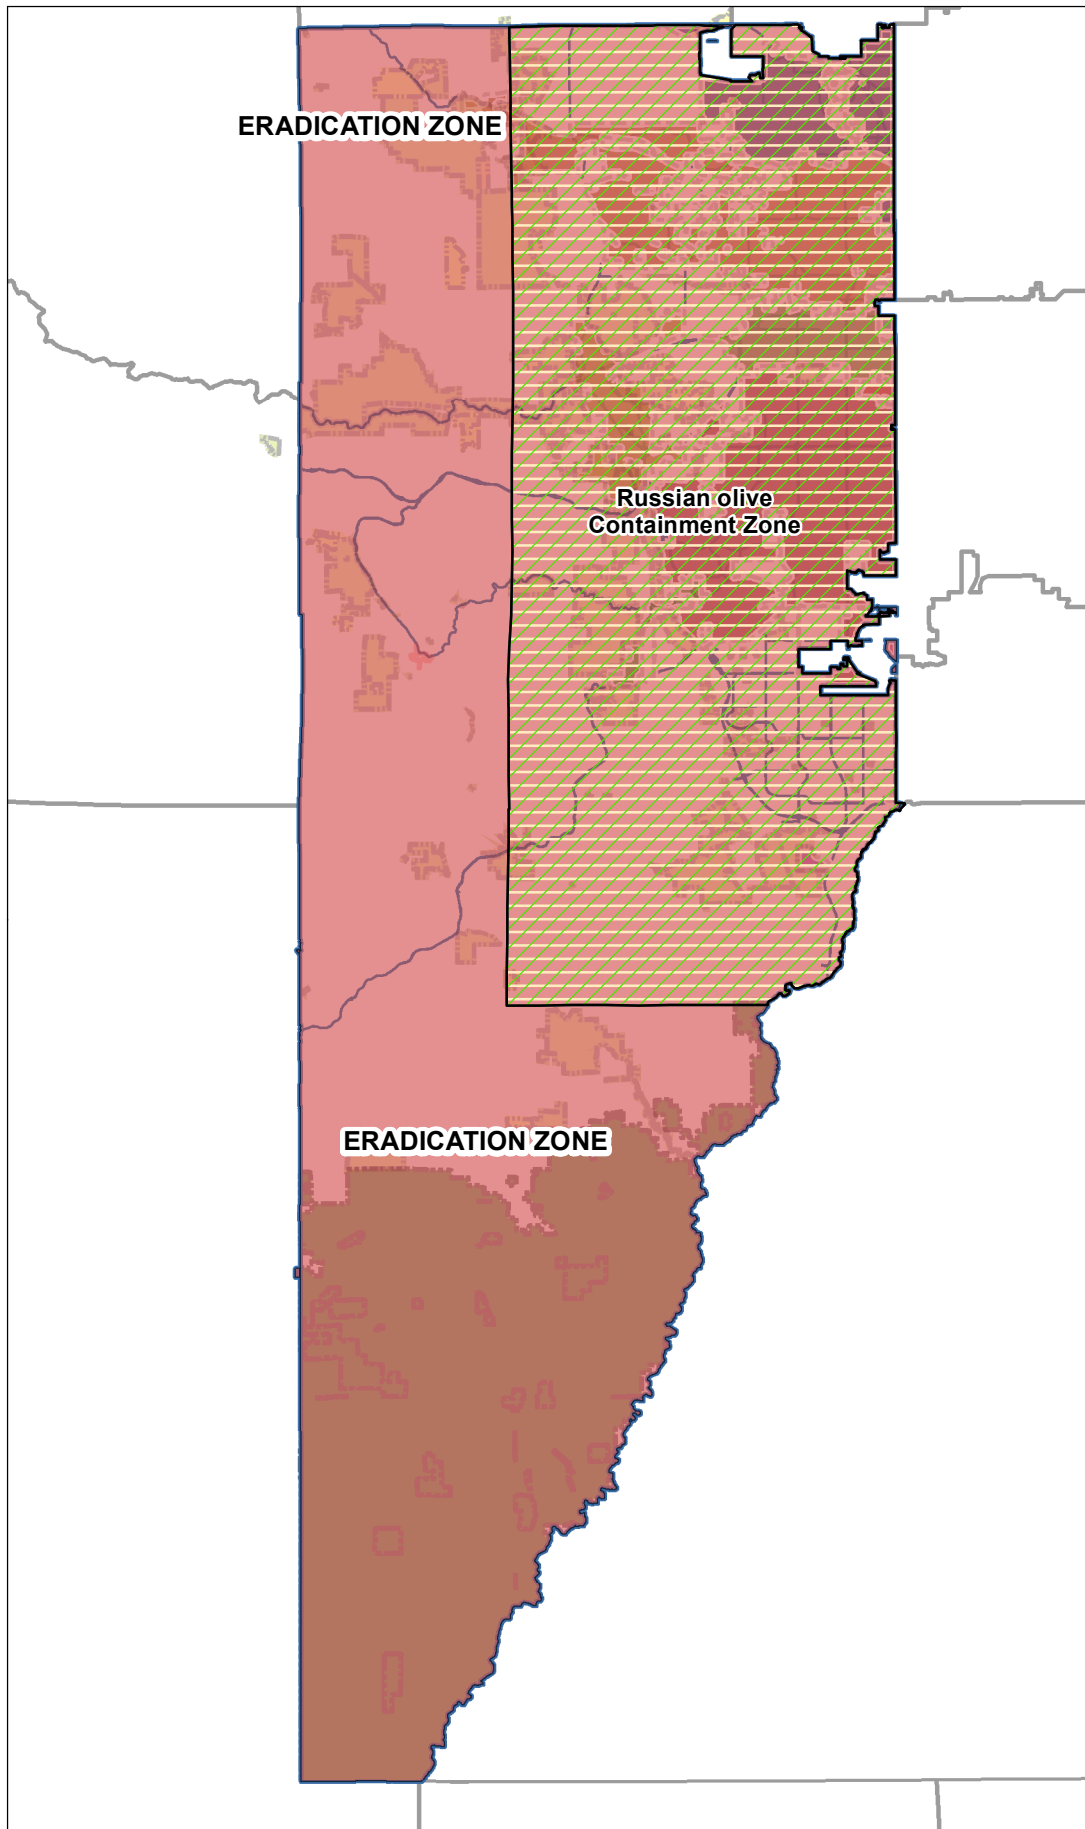

Jeffco ISM Noxious Weed Eradication Zones 2020

Legend

- Russian Olive Containment Zone
- Eradication Zone
- Jeffco Open Space
- County Boundary

Scale is 1:375,000 when printed at 11"x17"

Last Revised 12/29/2020