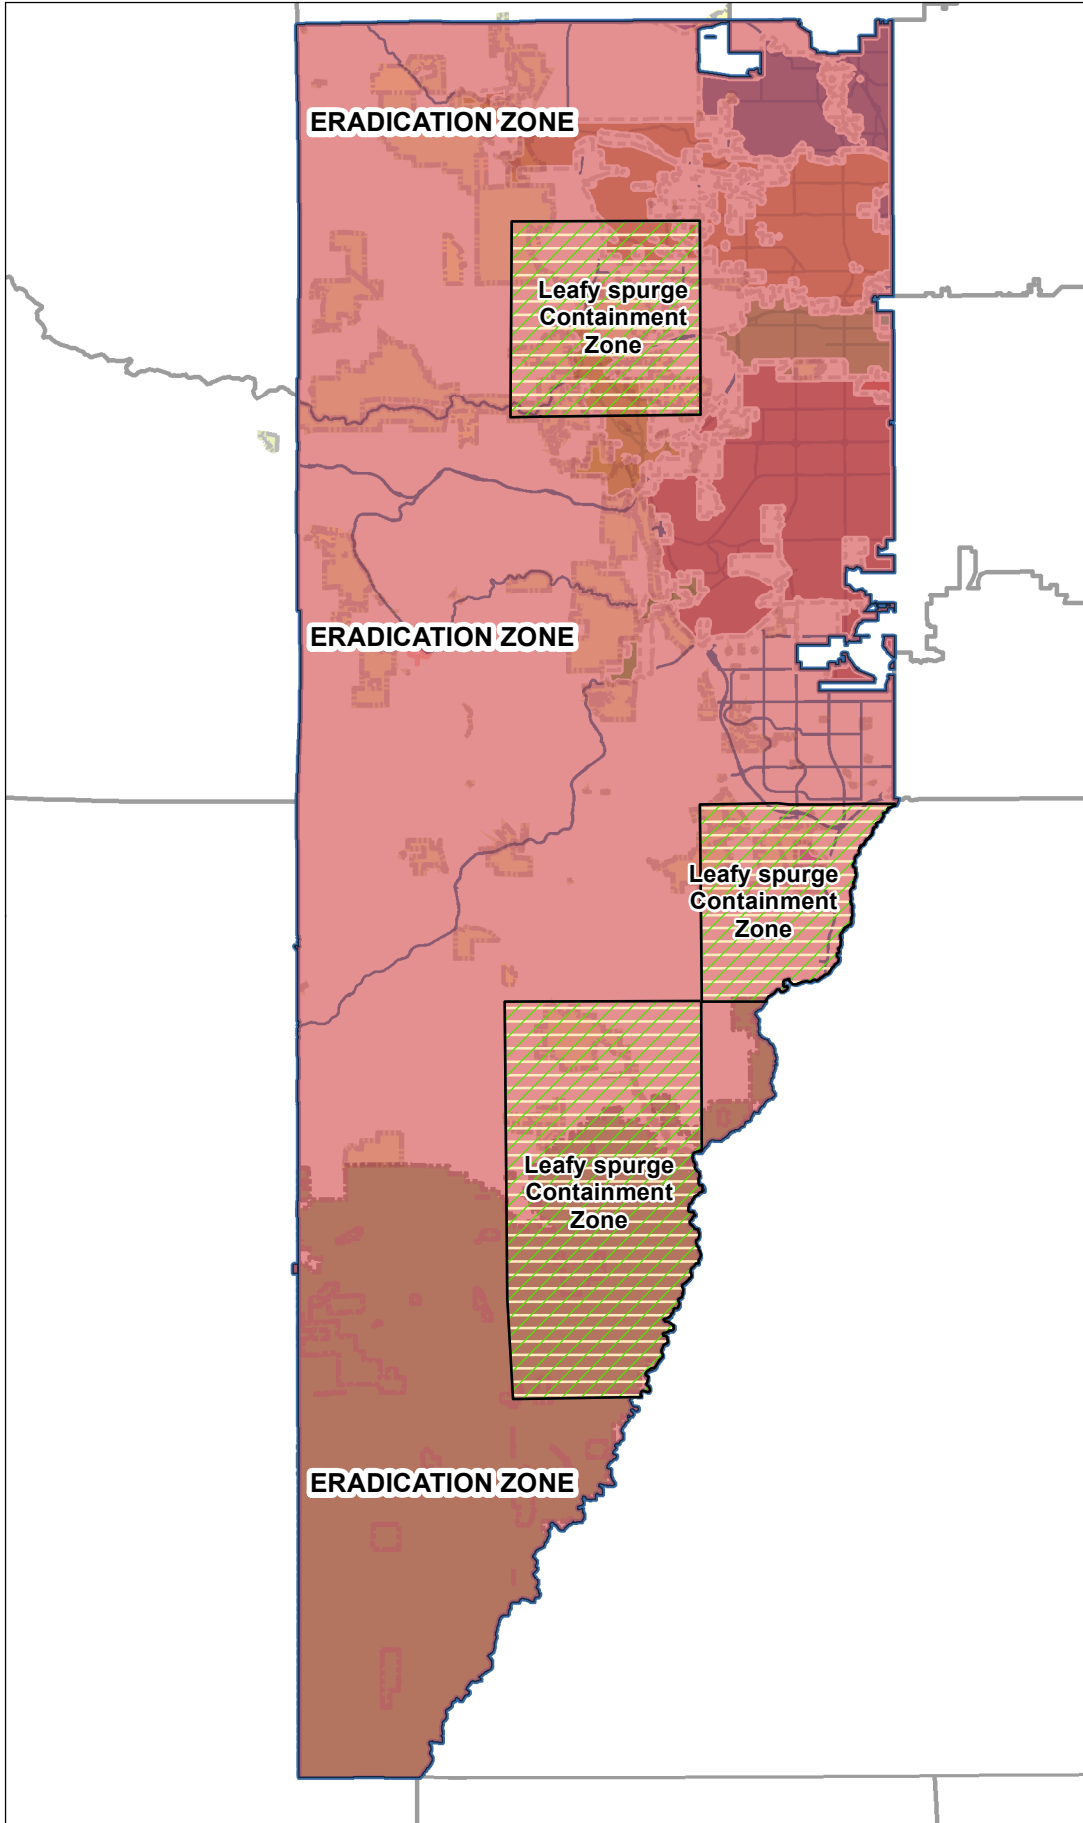

Jeffco ISM Noxious Weed Eradication Zones 2020

Legend

- Leafy Spurge Containment Zone
- Eradication Zone
- Jeffco Open Space
- County Boundary

Scale is 1:375,000 when printed at 11"x17"

Last Revised 12/29/2020