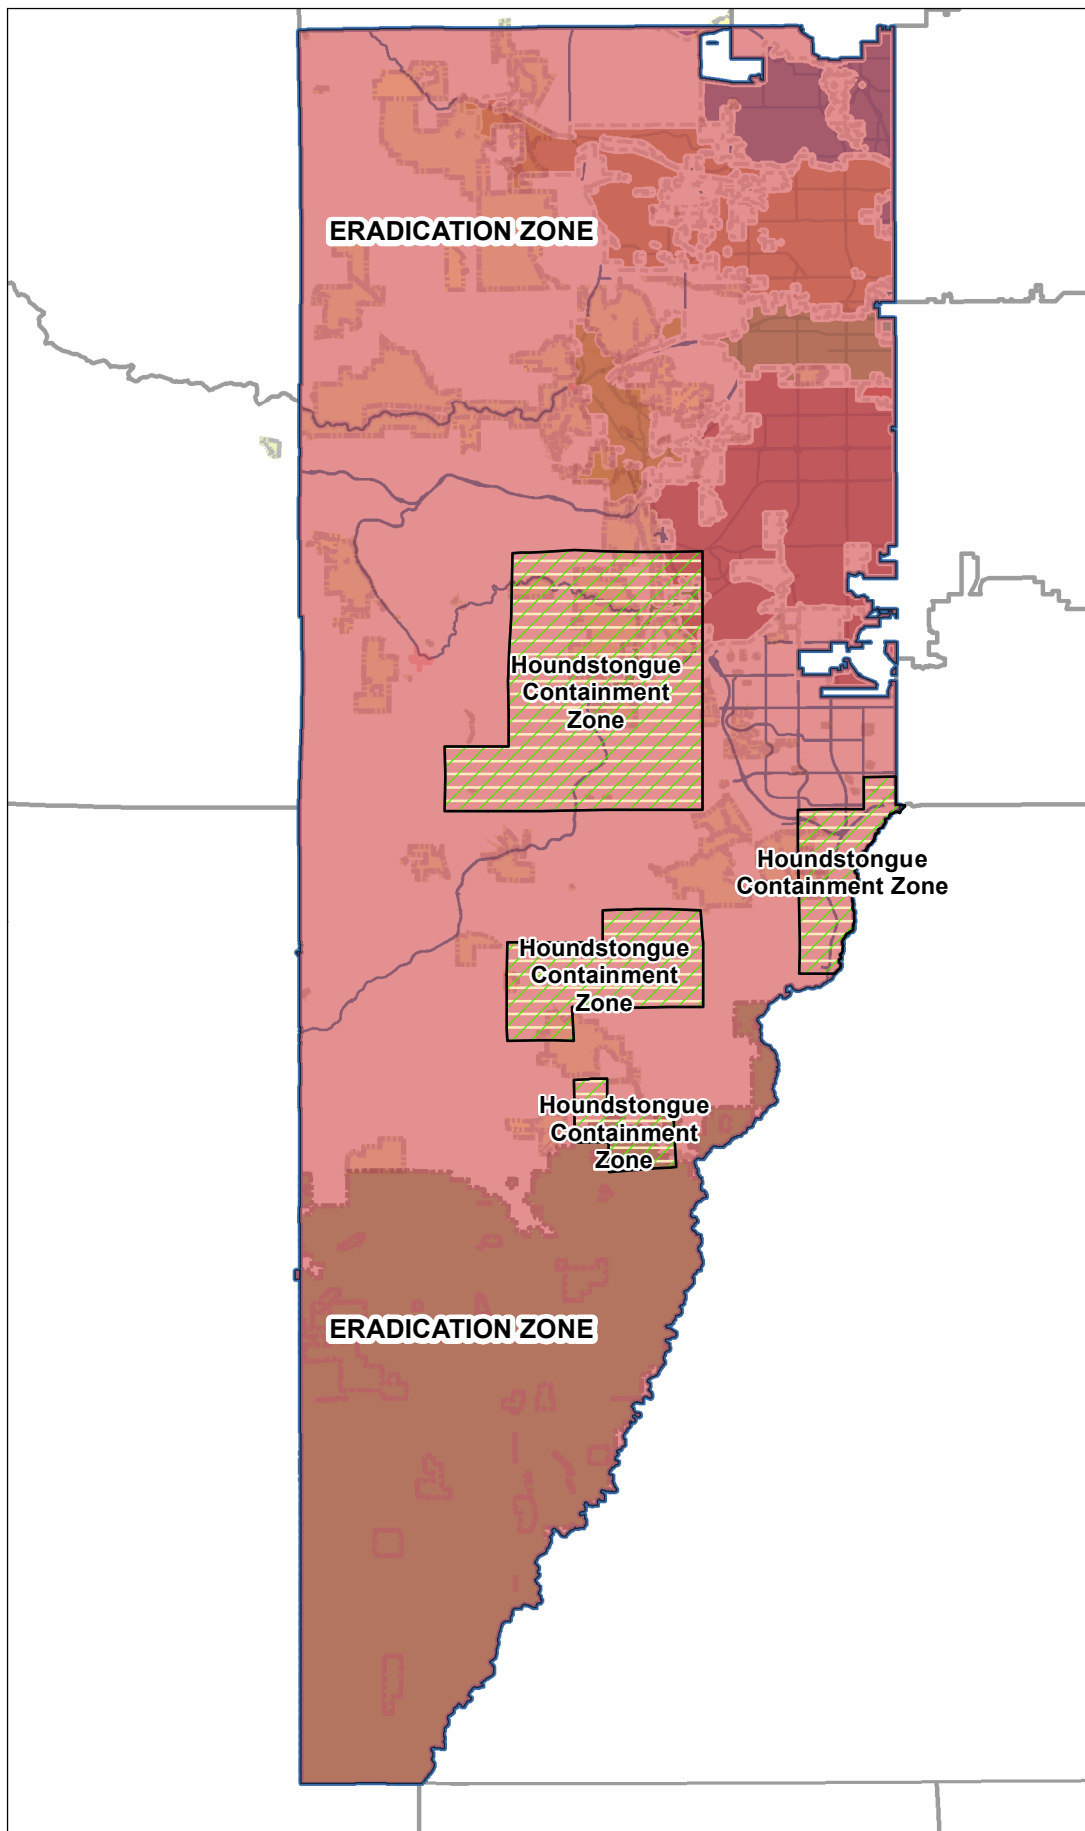

Jeffco ISM Noxious Weed Eradication Zones 2020

Legend

- Houndstongue Containment Zone
- Eradication Zone
- Jeffco Open Space
- County Boundary

Scale is 1:375,000 when printed at 11"x17"

Last Revised 12/29/2020