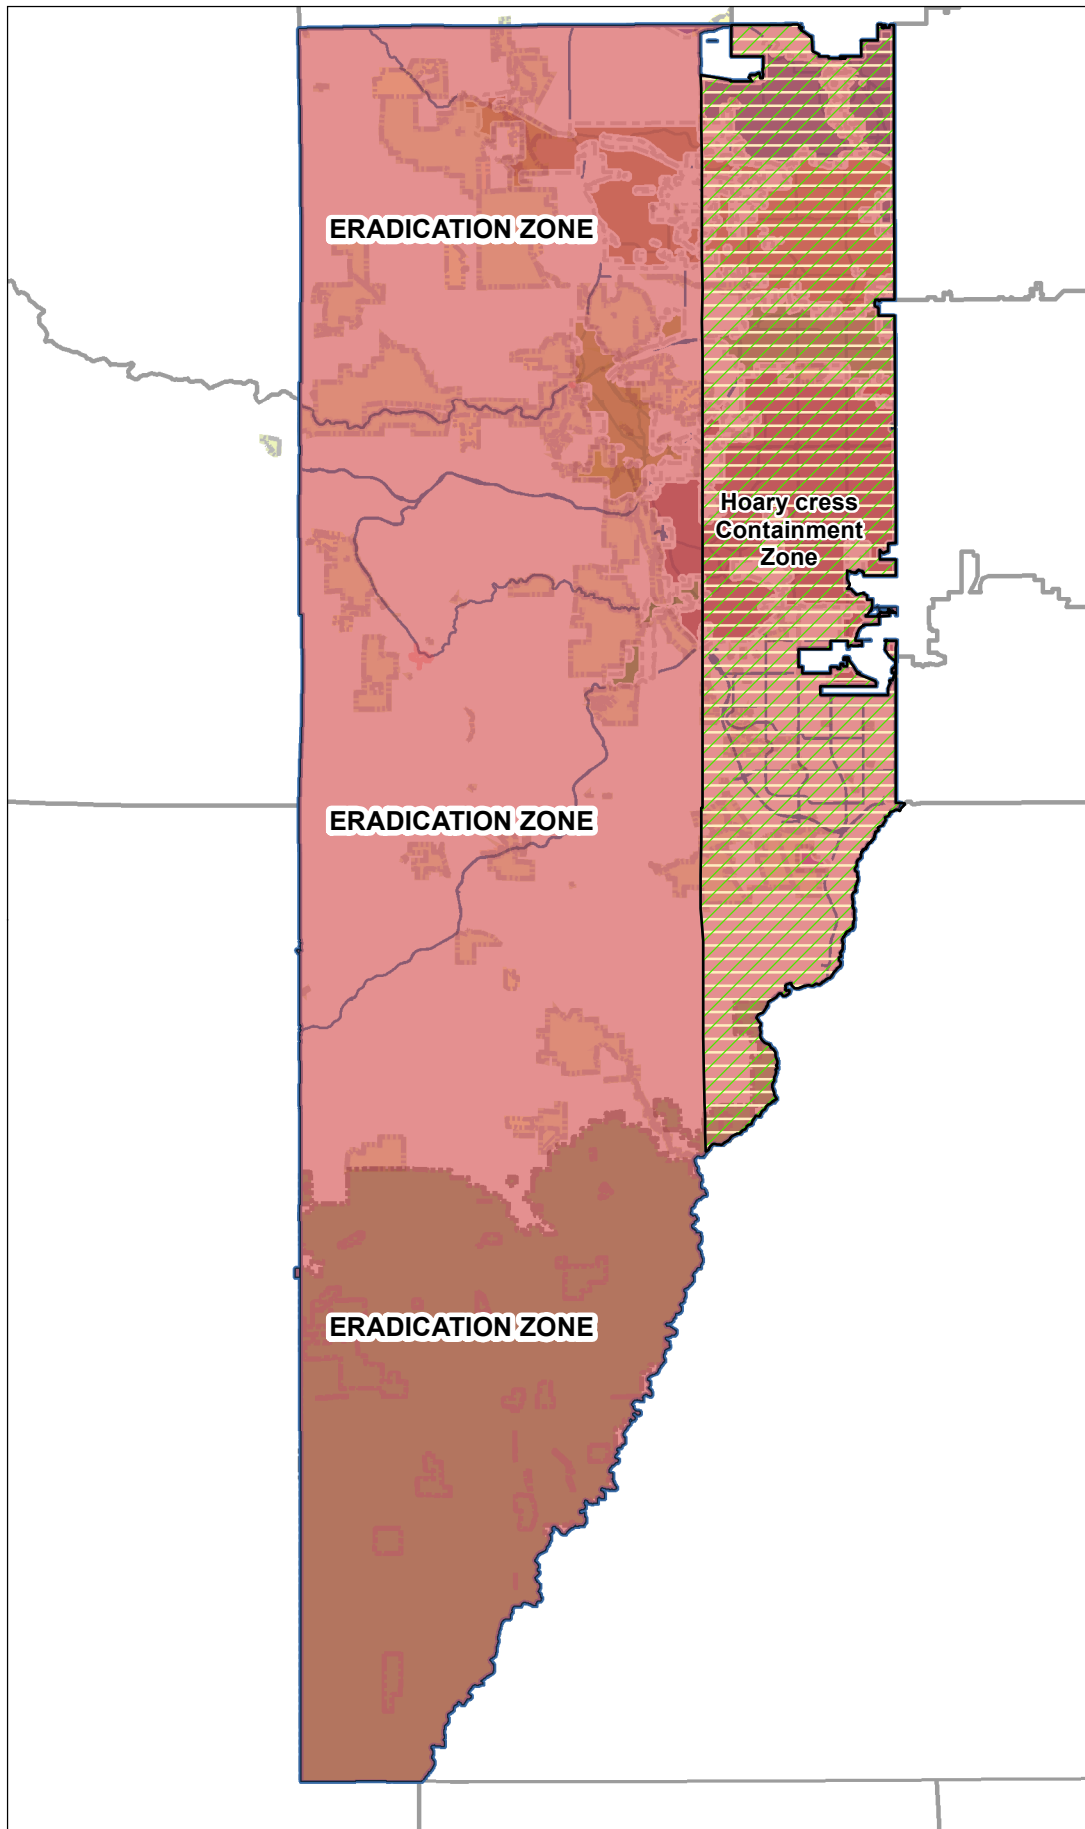

Jeffco ISM Noxious Weed Eradication Zones 2020

Legend

- Hoary Cress Containment Zone
- Eradication Zone
- Jeffco Open Space
- County Boundary

Scale is 1:375,000 when printed at 11"x17"

Last Revised 12/29/2020