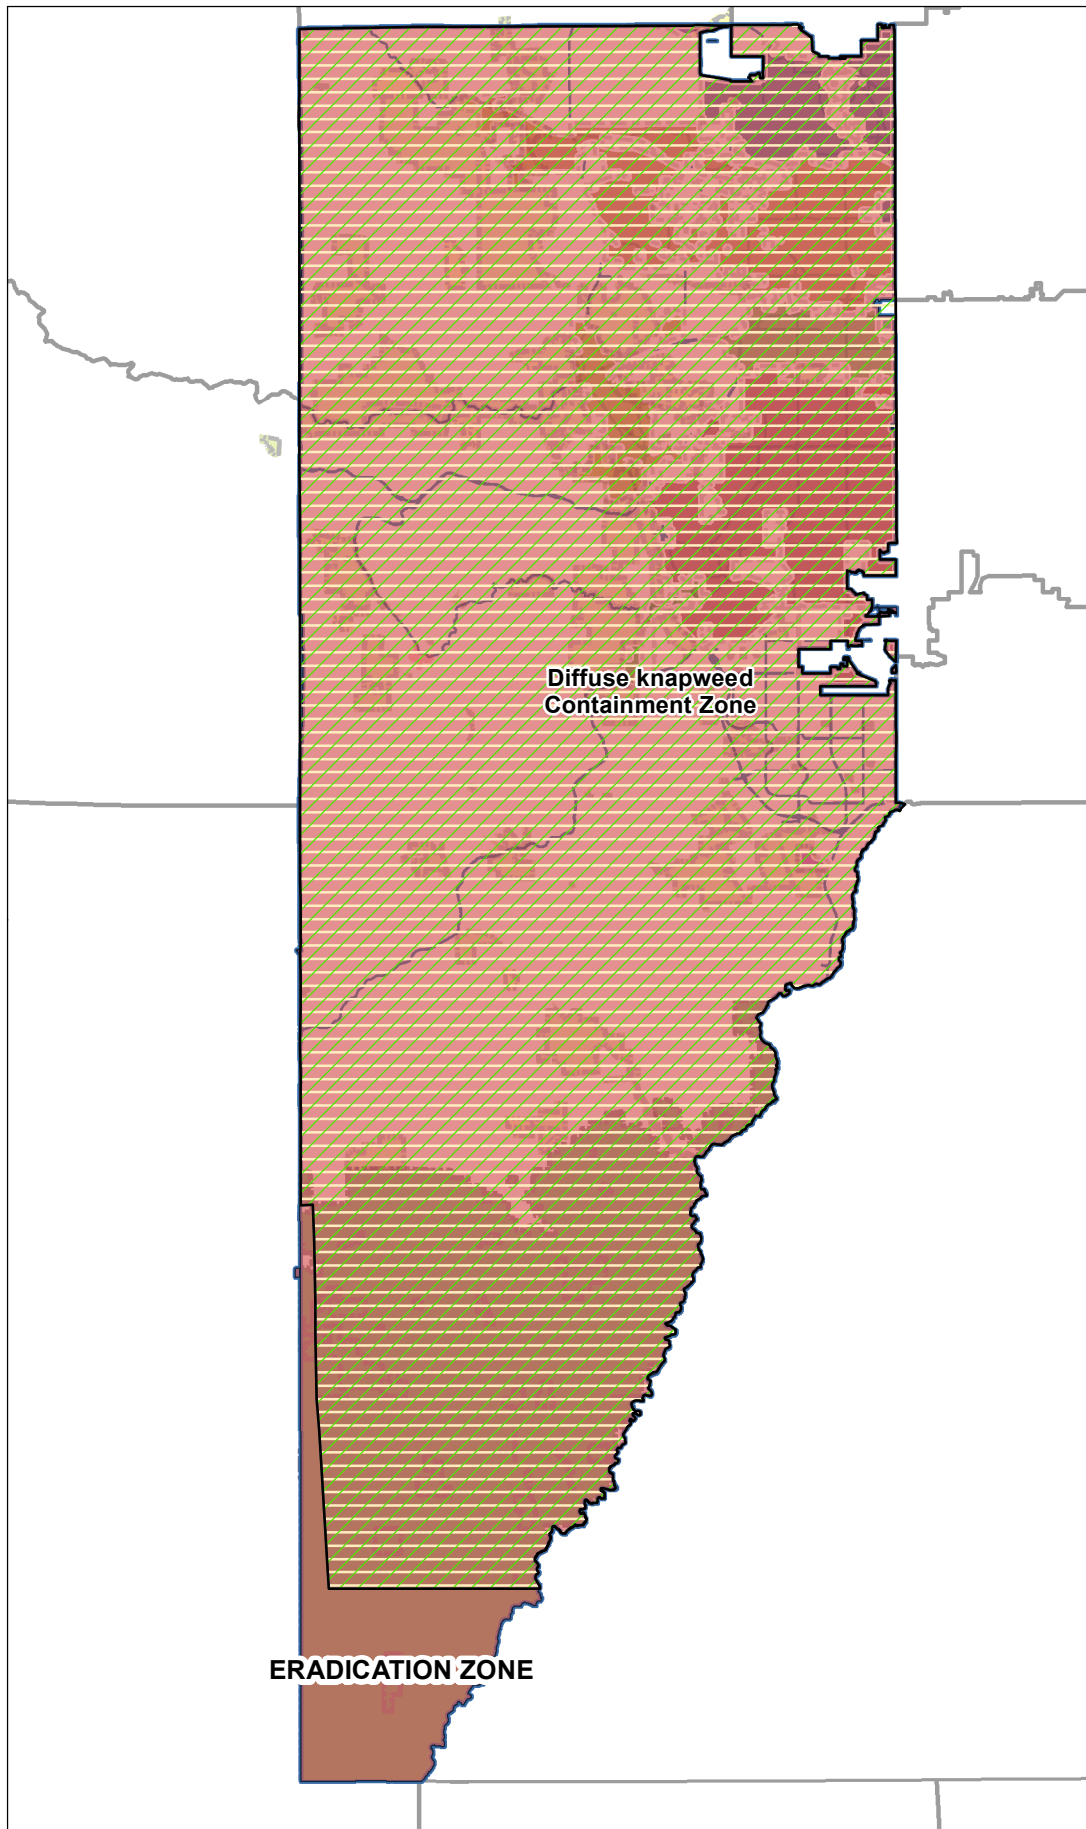

Jeffco ISM Noxious Weed Eradication Zones 2020

Legend

- Diffuse Knapweed Containment Zone
- Eradication Zone
- Jeffco Open Space
- County Boundary

Scale is 1:375,000 when printed at 11"x17"

Last Revised 12/29/2020