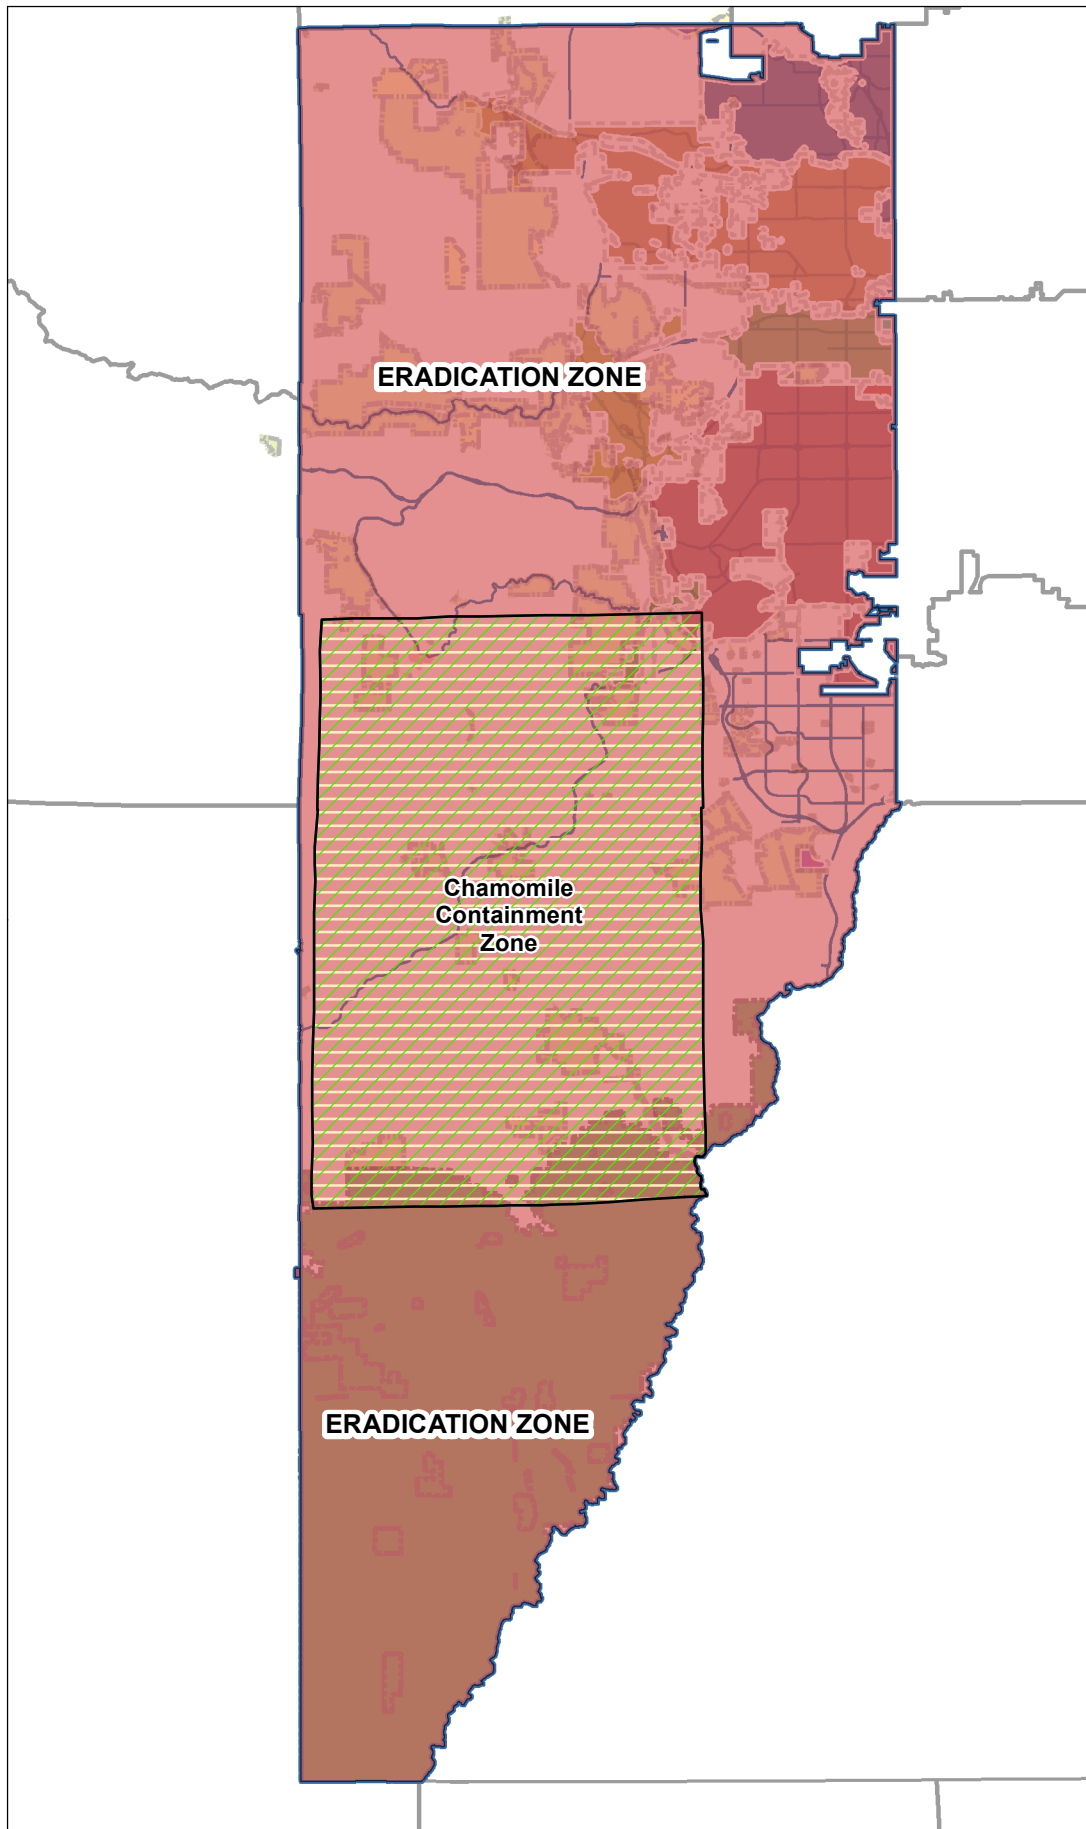

Jeffco ISM Noxious Weed Eradication Zones 2020

Legend

- Chamomile Containment Zone
- Eradication Zone
- Jeffco Open Space
- County Boundary

Scale is 1:375,000 when printed at 11"x17"

Last Revised 12/29/2020