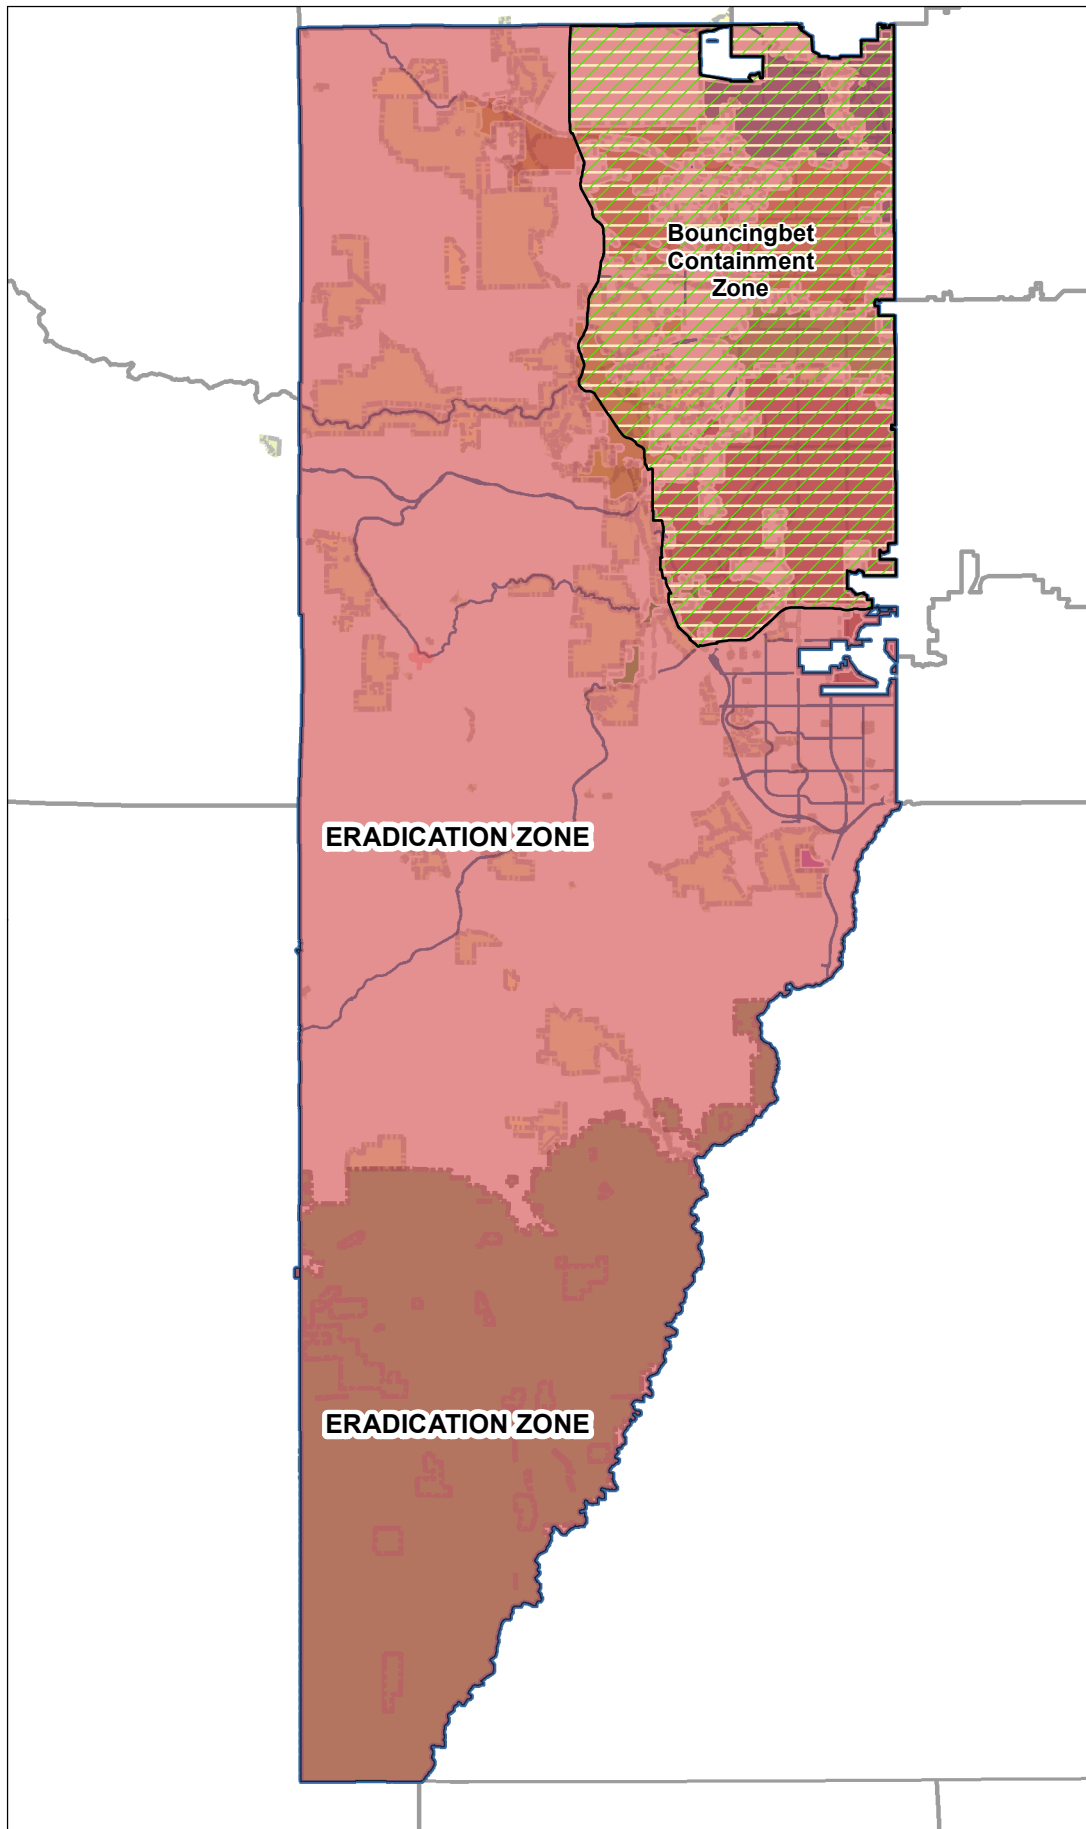

Jeffco ISM Noxious Weed Eradication Zones 2020

Legend

- Bouncingbet Containment Zone
- Eradication Zone
- Jeffco Open Space
- County Boundary

Scale is 1:375,000 when printed at 11"x17"

Last Revised 12/29/2020