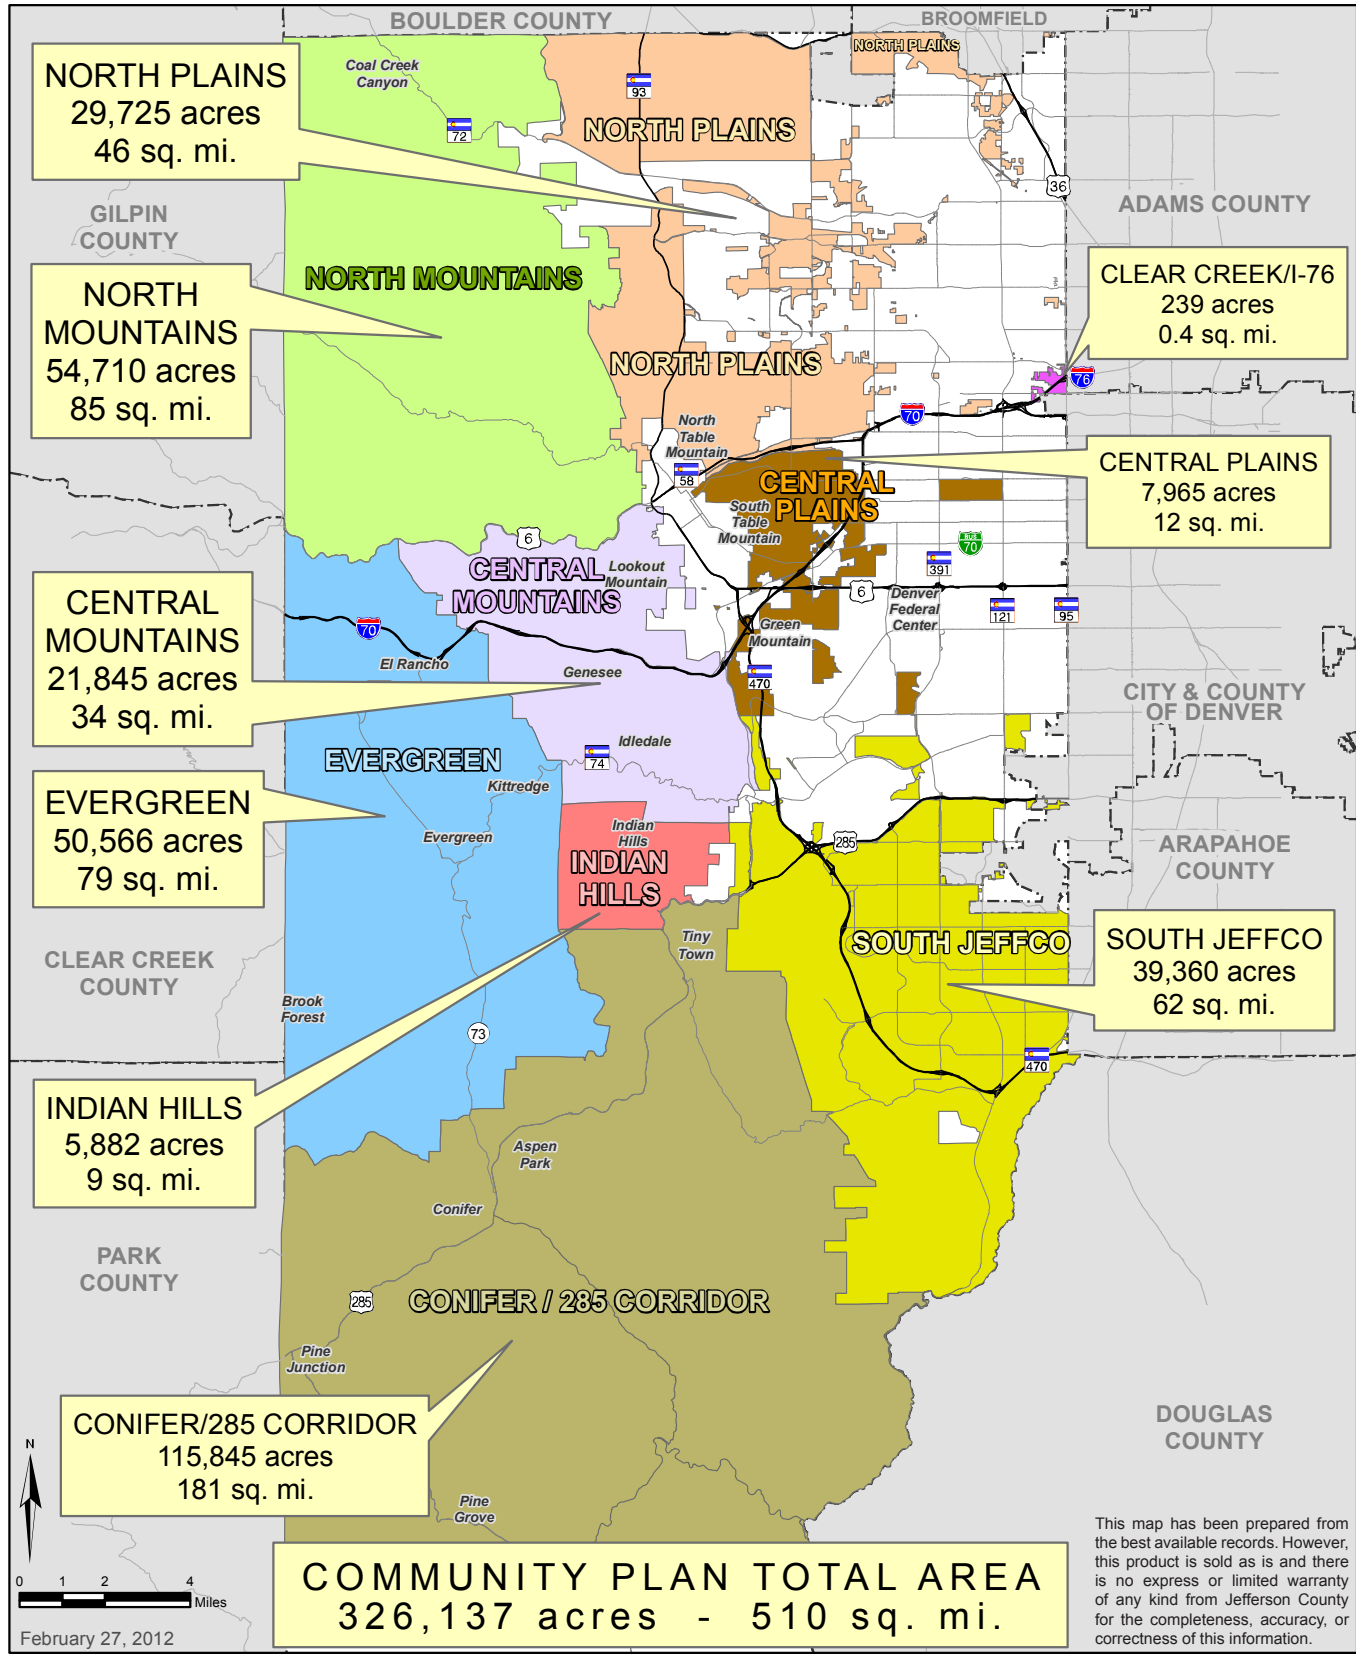

This information has been obtained from the Jefferson County Planning & Zoning web site at <http://planning.jeffco.us> (Programs > Demographics). All the demographic information on this website was obtained from other sources, as noted at the bottom of each page. We hope this information helps you. If you need further information, please refer back to the web site or call 303-271-8734.

Community Plan Area

This map has been prepared from the best available records. However, this product is sold as is and there is no express or limited warranty of any kind from Jefferson County for the completeness, accuracy, or correctness of this information.