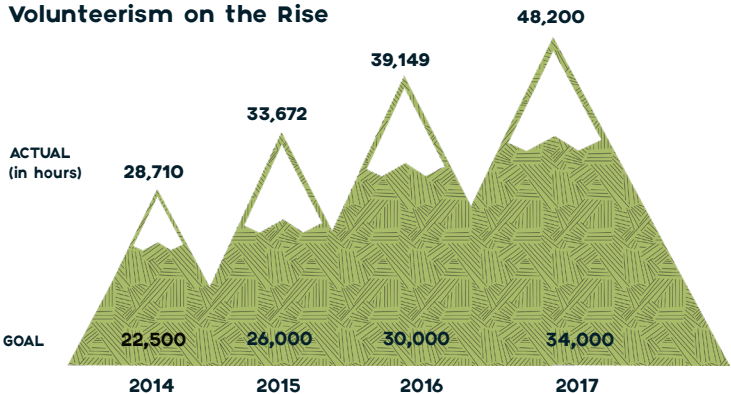

2017 VOLUNTEER CONTRIBUTIONS

3,097

VOLUNTEERS

48,200

HOURS

26.3

**FULL TIME EMPLOYEE
EQUIVALENT**

1.25 MILLION

VALUE OF VOLUNTEER SERVICE

217,121

**Visitor
Interactions**

2,247

**Project
Volunteers**

937

**Wildlife
Monitoring
Visits**

11,262

**Park
Monitoring
Visits**

**72% of respondents reported they are
better stewards after volunteering with
Jeffco Open Space**

Volunteerism on the Rise

LEARN MORE: OFFERO.JEFFCO.US